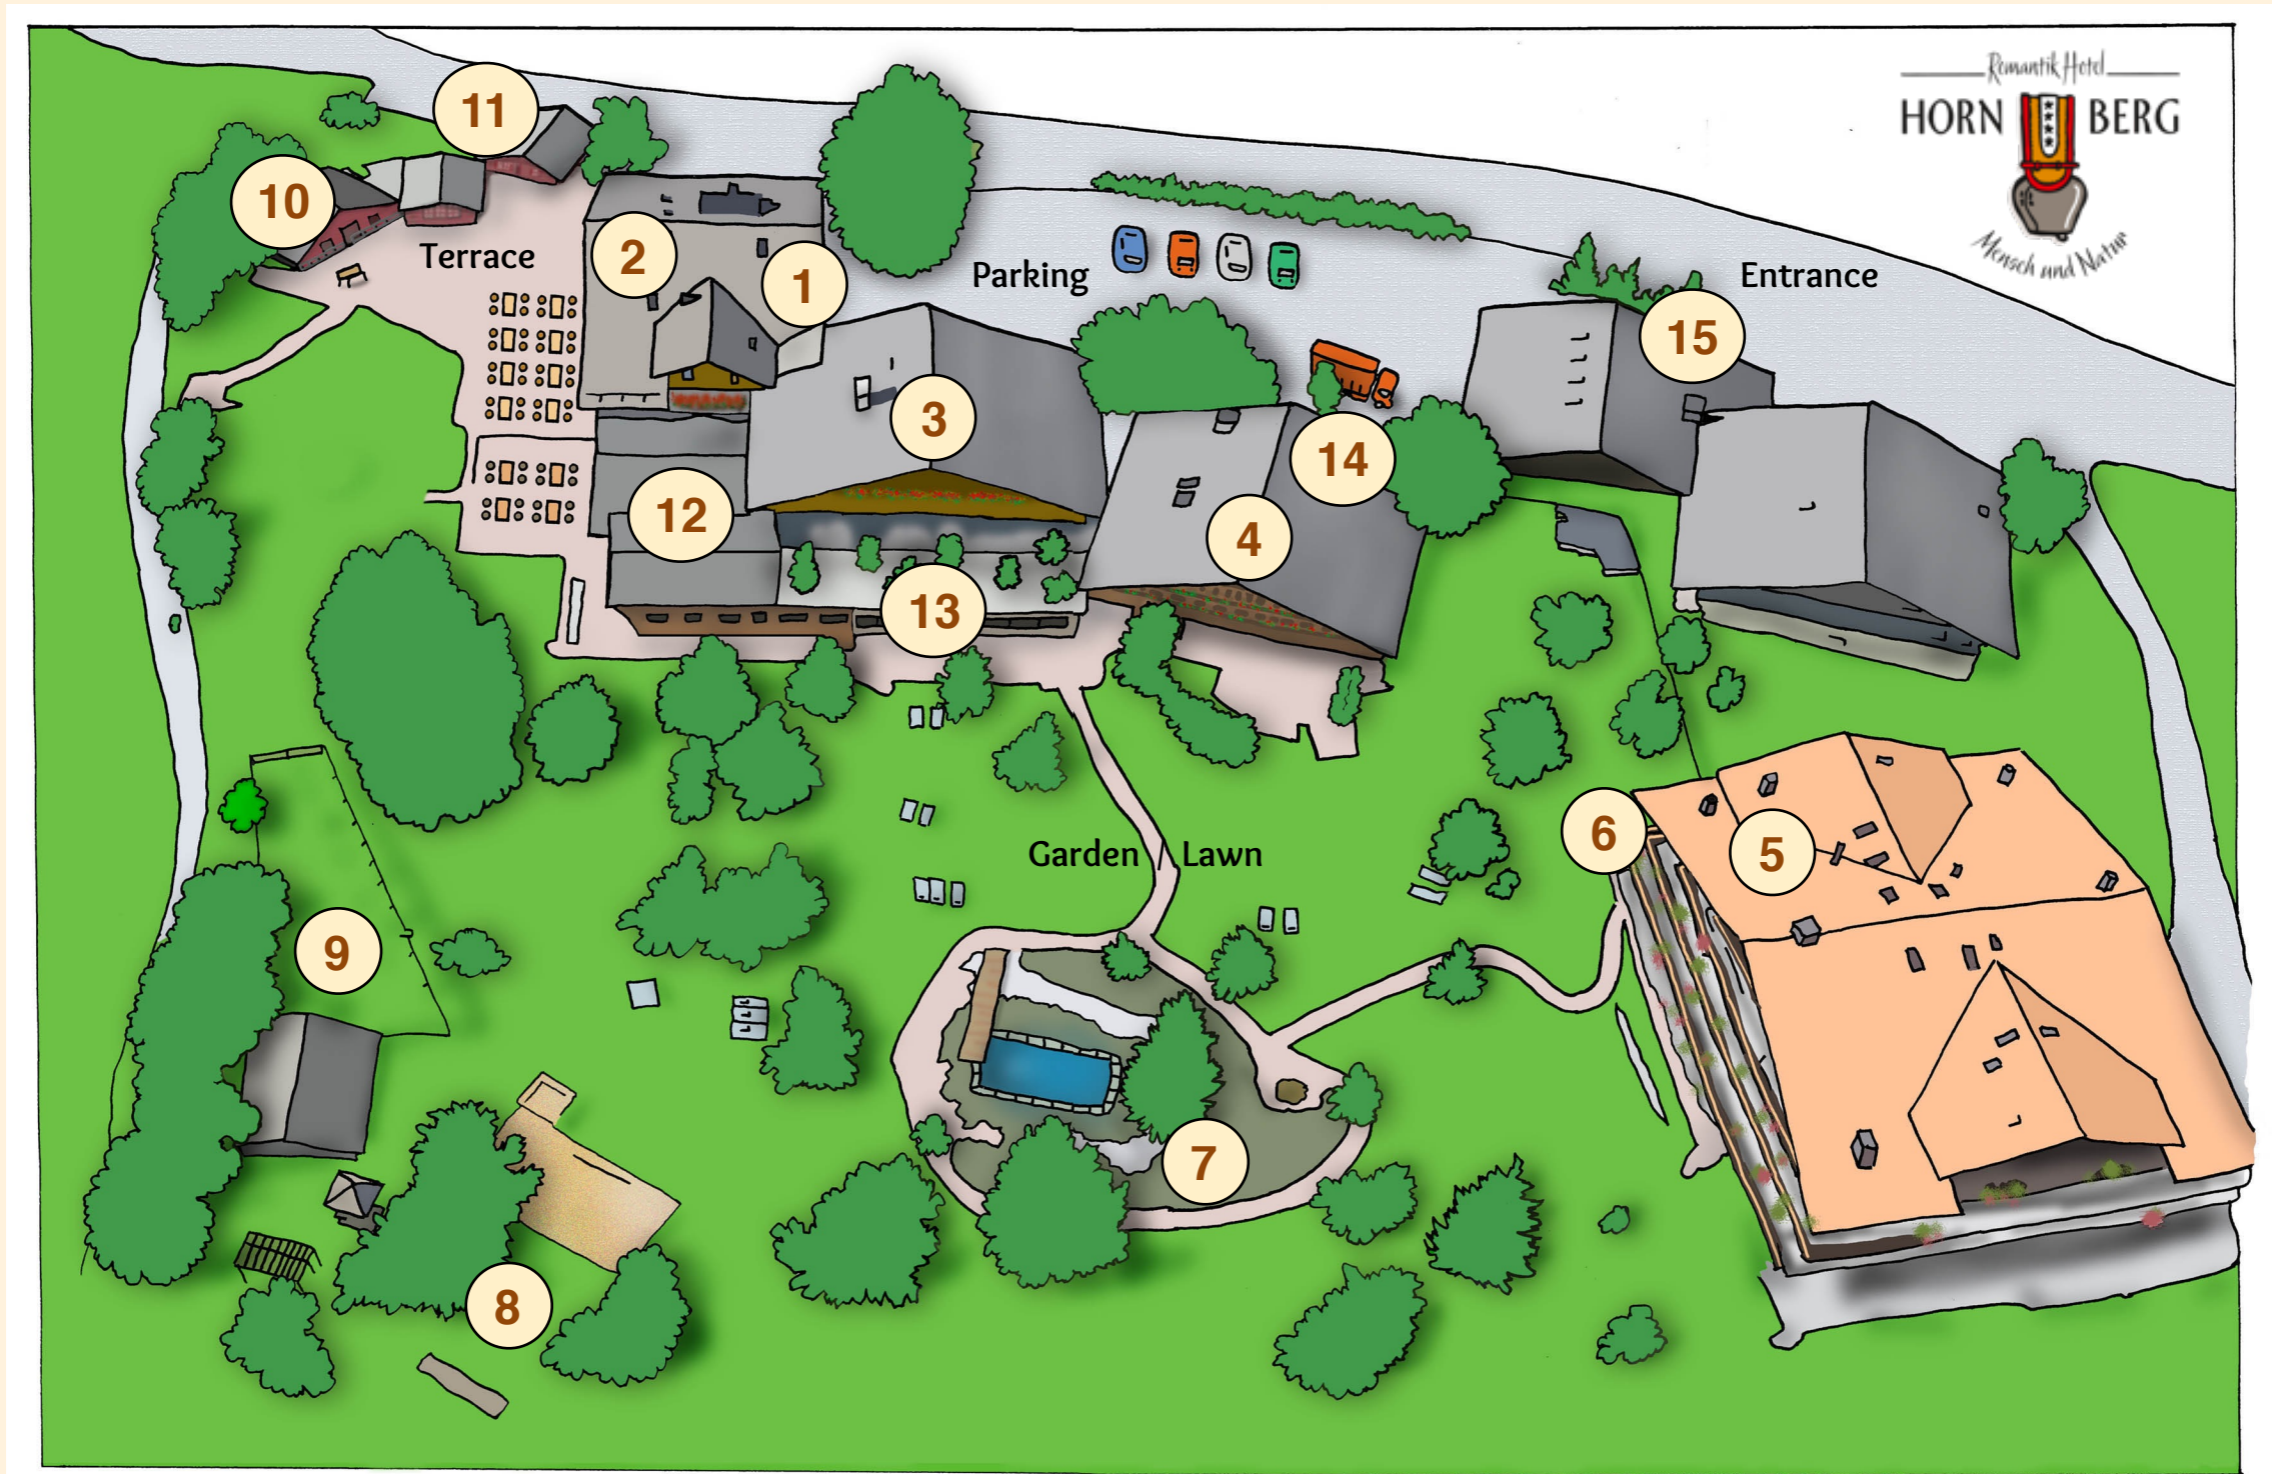

1 Chalet Werner
Hotel entrance/Reception

2 Chalet Werner
GF = Restaurant
1. Floor = Rooms 11-16
2. Floor = Rooms 21-26
3. Floor = Rooms 30-37

3 Chalet Elisabeth
GF = Hotelbar/Fireplace
1. Floor = Playroom
2. Floor = Rooms 40-43
3. Floor = Rooms 44-45

4 Chalet Helene
GF = Rooms 46-49
1. Floor = Rooms 50-52
2. Floor = Rooms 53-57

5 Chalet Rüeblhorn
UG = Access parking hall
1. Floor = Rooms 60-61
2. Floor = Room 62
3. Floor = Room 63

6 Wellness-Area
Sauna/Massages/Relaxation room

7 Biological swimming pond

8 Playground

9 Hornberg-Goats

10 Fondue-Hüttli

11 Snow sledges

12 Event-Rooms
Rüeblhorn/Gummfluh/Hornfluh

13 Indoor pool
Access in Chalet Elisabeth

14 Hiking-/Ski-Room
Guest-Bikes

15 Parking hall
Mountain-/E-Bikes